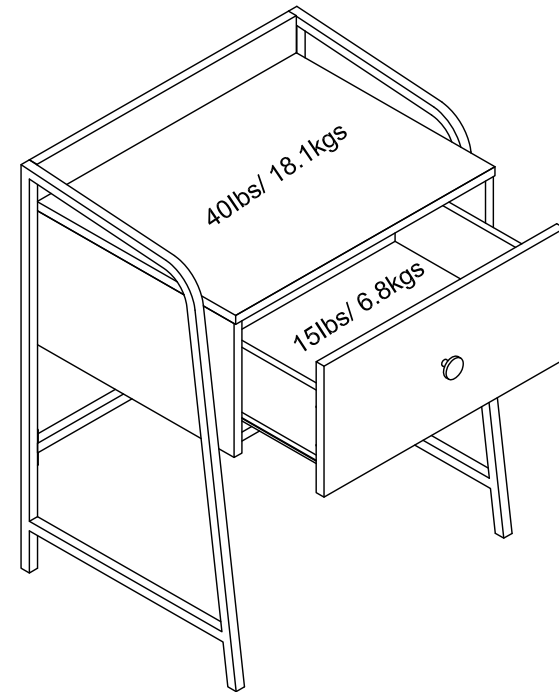

# 4029348COM -NIGHTSTAND

Wood Breakdown:  
MDF 3%, PB 87%.  
Total storage: 0.45 cubic feet

Overall Product Size:  
20.95" W × 16.3" D × 26.6" H  
53.2cm W × 41.5cm D × 67.5cm H

Maximum Weight Capacities  
Unit Weight: 25.1lbs. (11.43kg)