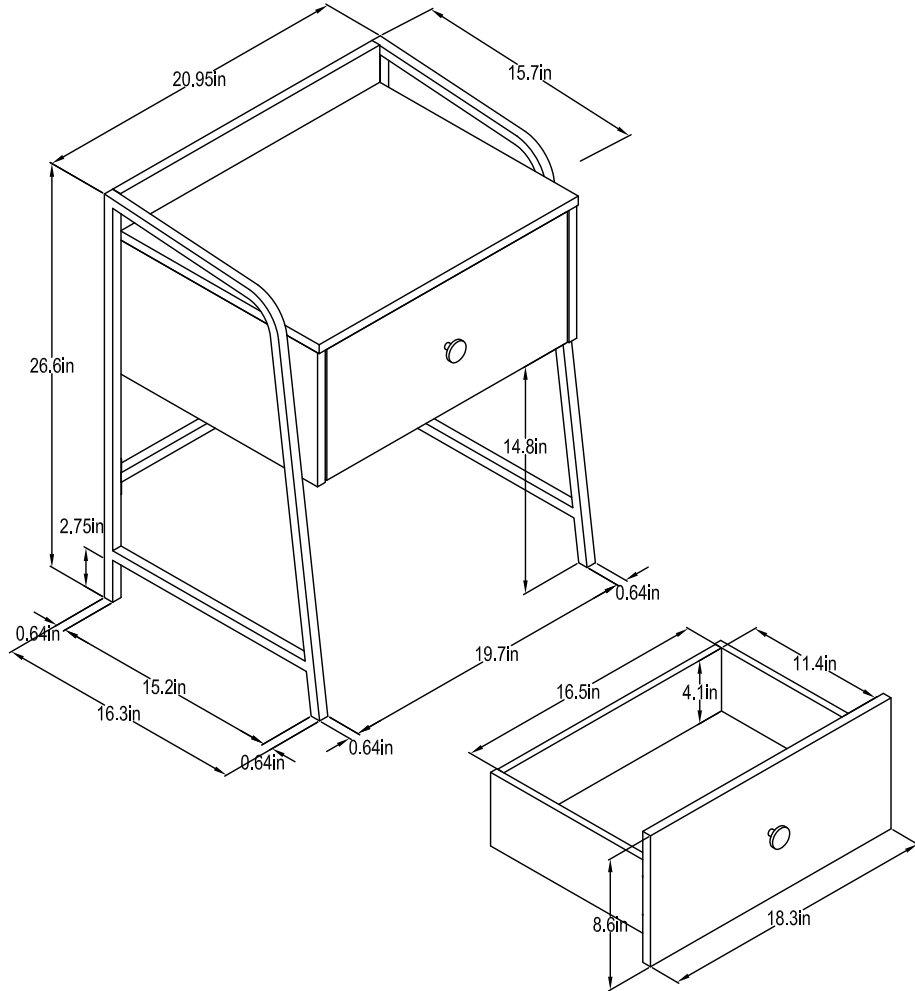

# 4029348COM -NIGHTSTAND

Wood Breakdown:  
MDF 3%, PB 87%.  
Total storage: 0.45 cubic feet

Overall Product Size:  
20.95" W × 16.3" D × 26.6" H  
53.2cm W × 41.5cm D × 67.5cm H

Maximum Weight Capacities  
Unit Weight: 25.1lbs. (11.43kg)